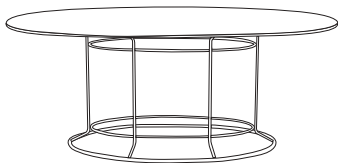

Pol o - design Umberto Asnago

Struttura/Structure

Cromo/Chrome

FumE/Smoked Nickel

Bianco lucido/Glossy white

art.6130 ÿcm.120 h.72

art.6131 ÿcm.140 h.72

art.6132 cm.180x100 h.72

art.6133 cm.200x110 h.72

Cristallo / Glass

Chiaro/Transparent

Bianco Extrachiario/Extrawhite

Grigio Satinato/Brushed Grey

Chiaro Fiorato/Flowered Clear

Grigio Fiorato/Flowered Grey